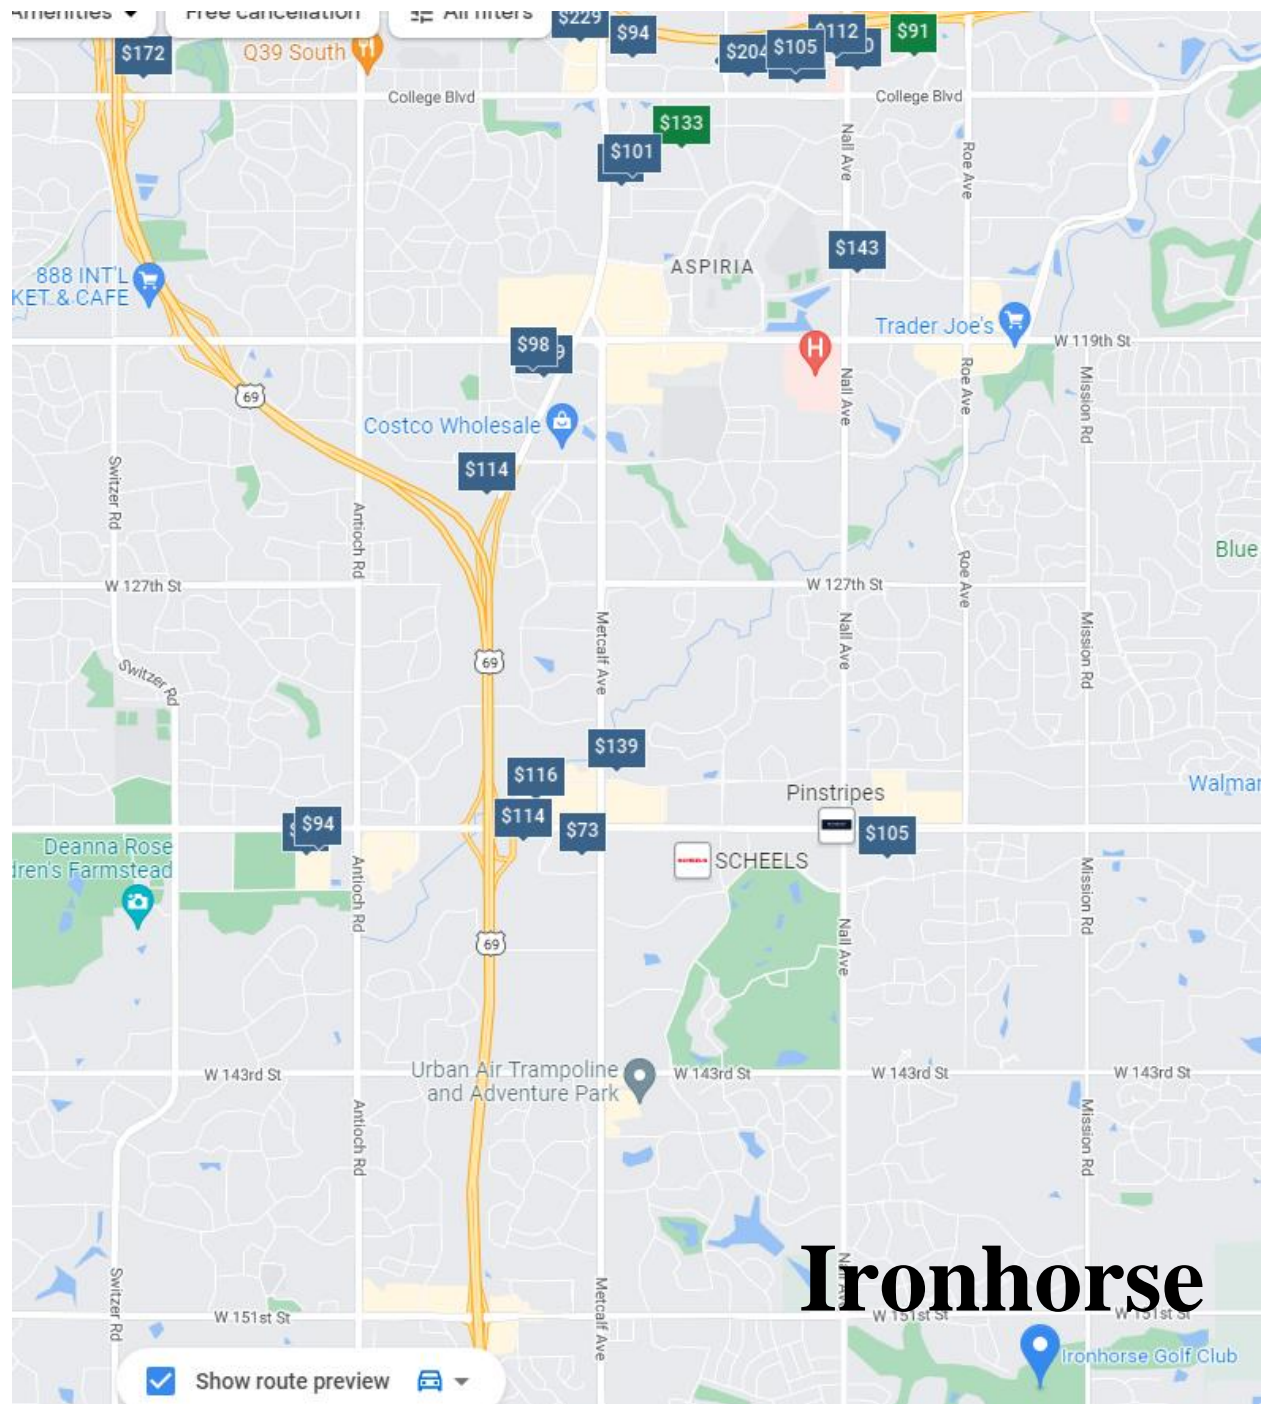

**SME '62 – 60<sup>th</sup> Class Reunion - - HOTELS near IRONHORSE Golf Club, 15400 Mission Rd, Leawood, KS**

(Bogey's Windy City Pub is slightly more east than this map shows, at 13170 State Line Rd, Leawood, KS.)

You can go to <https://maps.google.com> and search for Ironhorse Golf Club Mission Road, Leawood KS and click on hotels to get an interactive map.

Here is the link to this page: <https://tinyurl.com/2p8w2dz6>